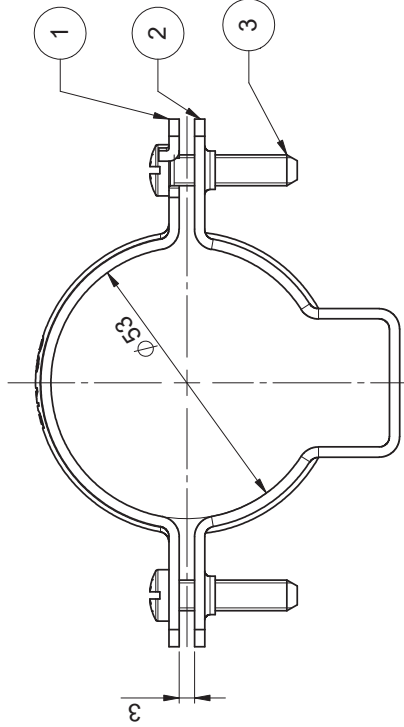

A B C D E F

1 2 3 4 5 6 7 8

3	2	KLS Screw M6x25 A4	9531506025
2	1	LP LORO Suspension clamp, 53mm	8114861053
1	1	LP LORO Pipe clamp, 53mm	8024851053
Pos. Qty.		Description	Art. No.

Description: **LORO Suspension clamp, 53mm**

	Drawing no.:	<b>5994861053</b>	Rev.:	03	Page:	1/1
	Author:	J. Pijl	Size:	A3	Scale:	1:1

Author:	J. Pijl	Date:	24.4.2015
Checked:	J. Sulc	Date:	30.4.2015
Comments:		Weight:	c. 121 g

**walraven**  
BIS - Better Installation Systems

1 2 3 4 5 6 7 8