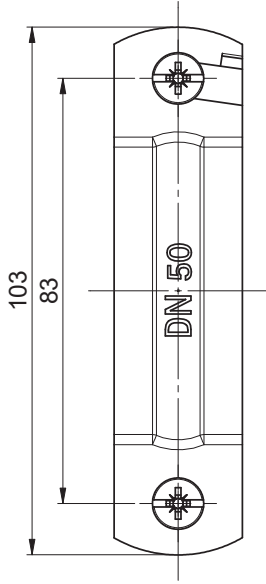

A B C D E F

1 2 3 4 5 6 7 8

3	2	KLS Screw M6x25 A4	9531506025
2	1	LP LORO Suspension clamp, 53mm	8114861053
1	1	LP LORO Pipe clamp, 53mm	8024851053
Pos. Qty.		Description	Art. No.

Description: **LORO Suspension clamp, 53mm**

	Drawing no.:	<b>5994861053</b>	Rev.:	03	Page:	1/1
	Author:	J. Pijl	Size:	A3	Scale:	1:1

Author:	J. Pijl	Date:	24.4.2015
Checked:	J. Sulc	Date:	30.4.2015
Comments:		Weight:	c. 121 g

**walraven**  
BIS - Better Installation Systems