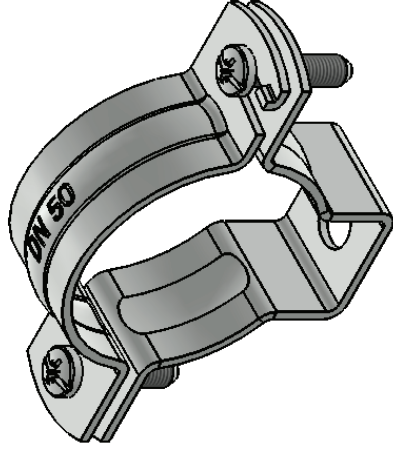

A B C D E F

1 2 3 4 5 6 7 8

3	2	KLS Screw M6x25 A4	9531506025
2	1	LP LORO Suspension clamp, 53mm	8114861053
1	1	LP LORO Pipe clamp, 53mm	8024851053
Pos. Qty.		Description	Art. No.

Description: **LORO Suspension clamp, 53mm**

	Drawing no.:	<b>5994861053</b>	Rev.:	03	Page:	1/1
	Author:	J. Pijl	Size:	A3	Scale:	1:1

Author:	J. Pijl	Date:	24.4.2015
Checked:	J. Sulc	Date:	30.4.2015
Comments:		Weight:	c. 121 g

**walraven**  
BIS - Better Installation Systems